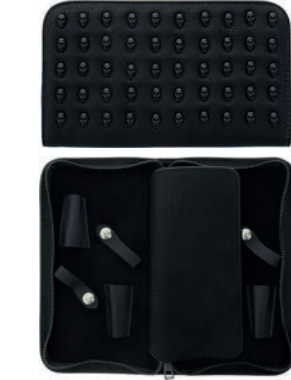

Textured Vinyl Scissor Cases, Empty

Blue
10645

Green
10660

Scissor Bag, Black, Square, Rivets
23 x 13cm
11672

Scissor Bag, Black, Small Rivets
23 x 13cm
11673

Scissor Bag, Black, Skull Rivets
23 x 13cm
11674

Snake Texture Scissor Case, Empty
Shiny & textured, 2 zip compartments, space for 4 scissors & 4 additional tools

Purple
14243

Green
14244

Embossed with Zip, Empty, Black
Holds 4 shears.
6466

ASSORTED CASES - FOR ALL NEEDS (TOOLS & PRODUCTS NOT INCLUDED)